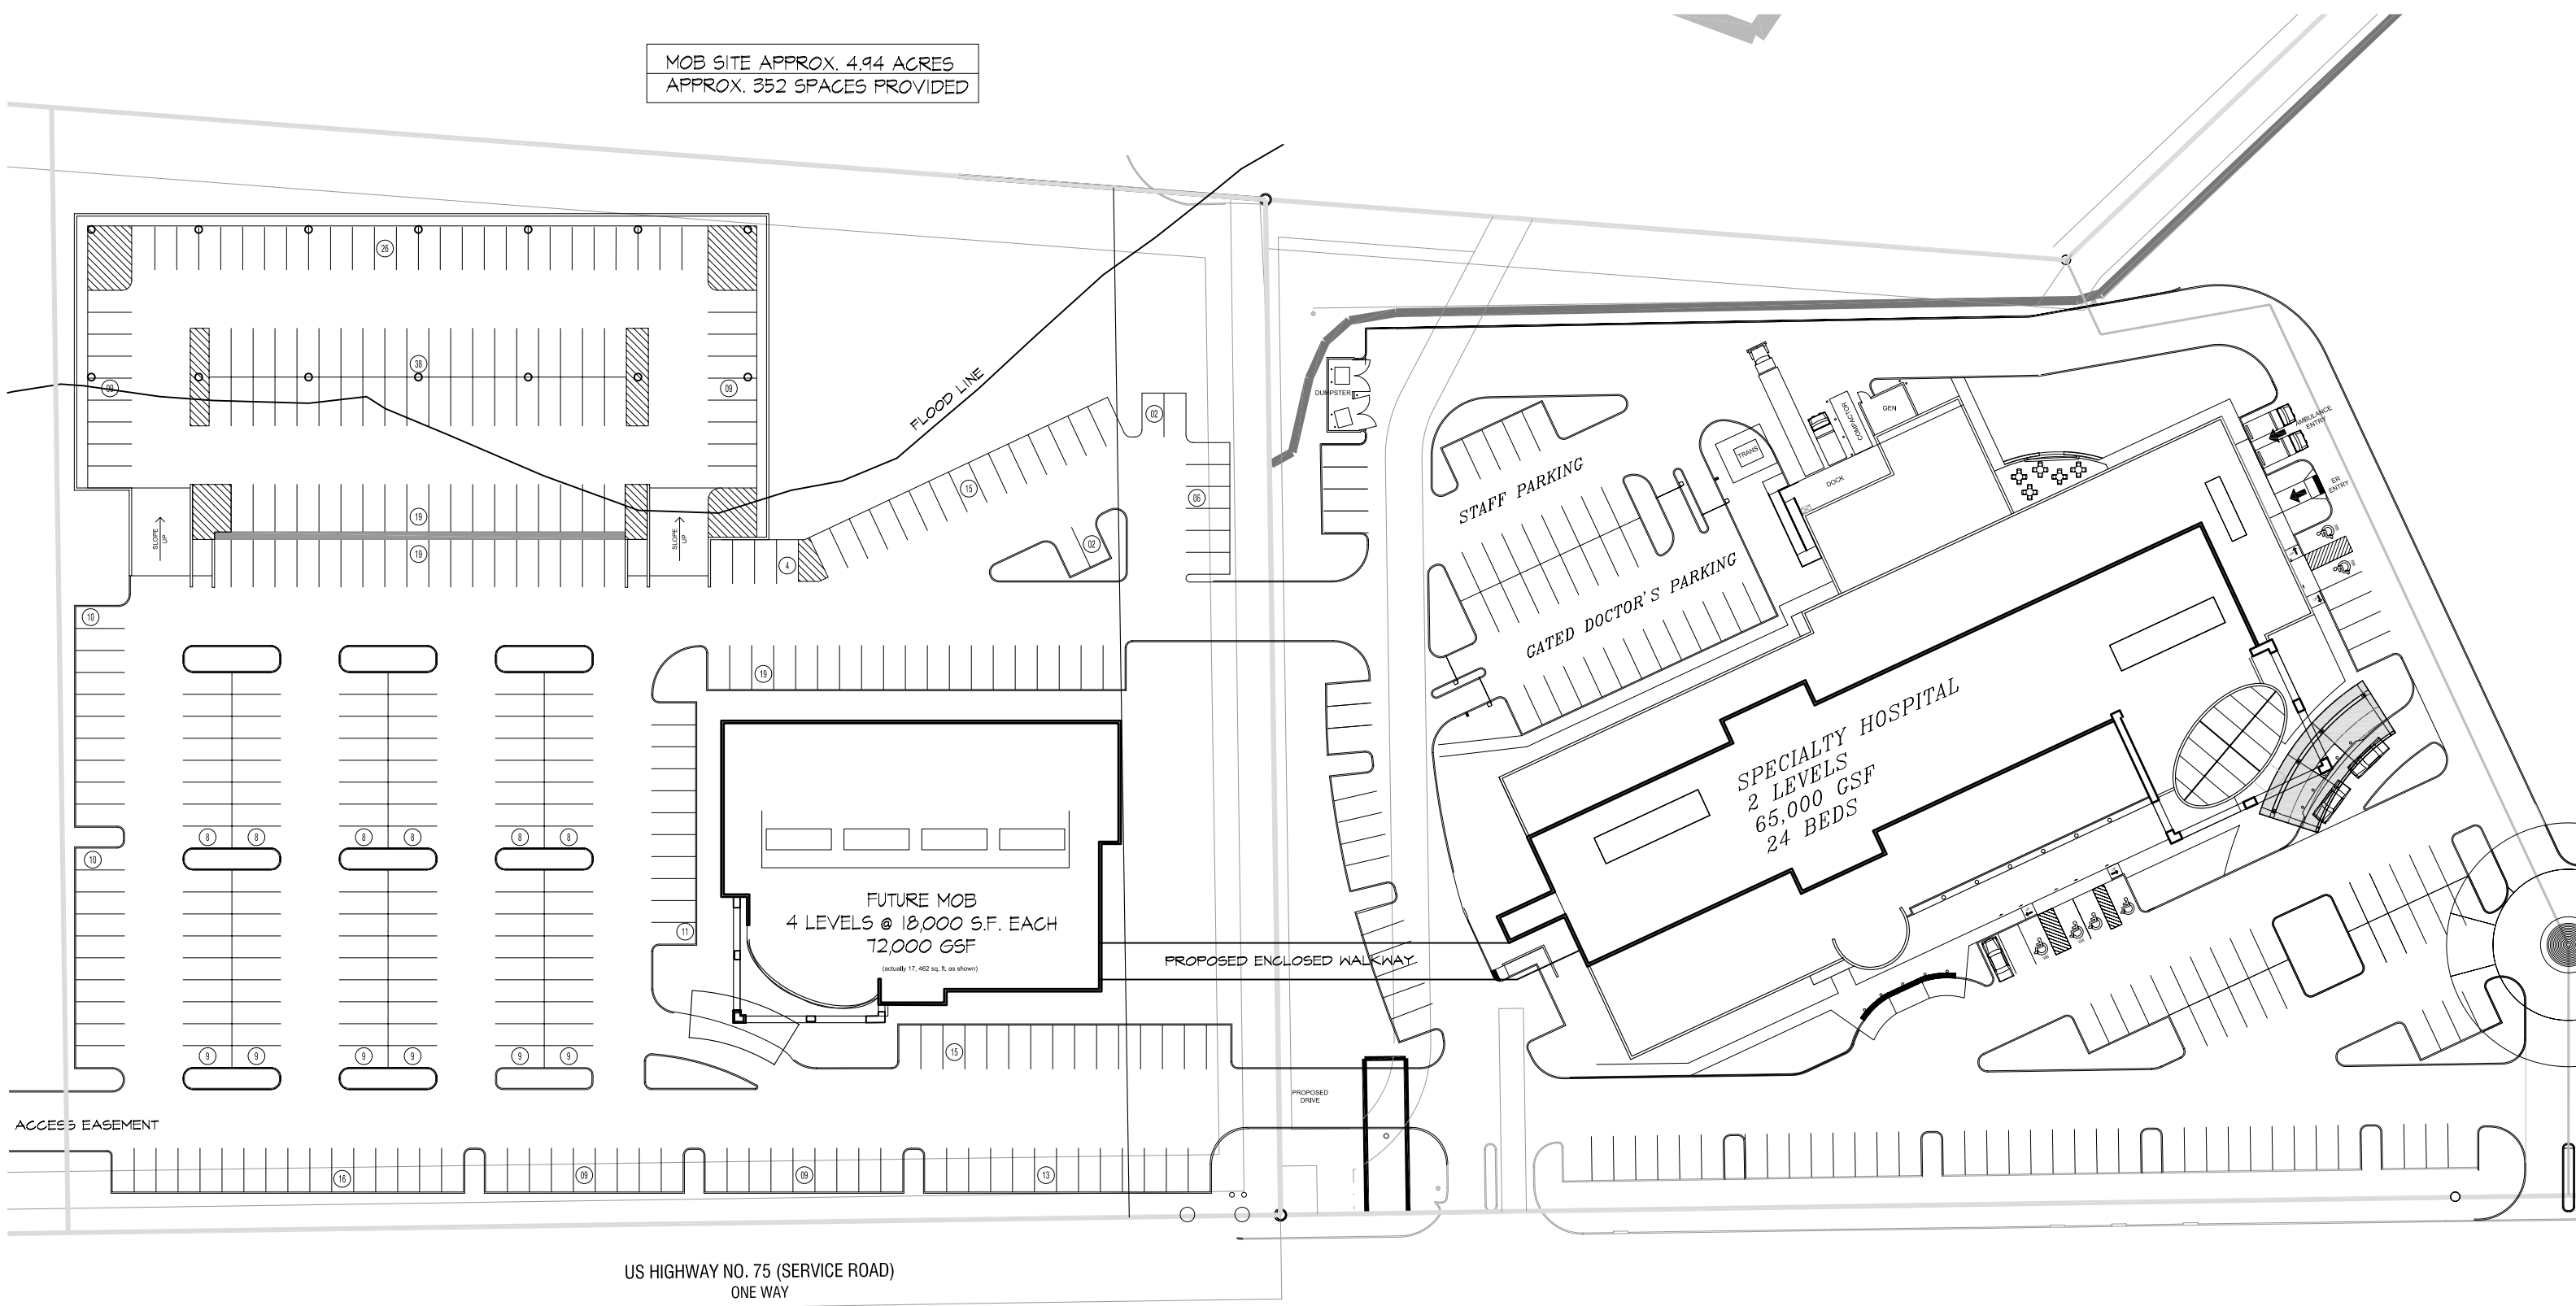

MOB SITE APPROX. 4.94 ACRES
APPROX. 352 SPACES PROVIDED

US HIGHWAY NO. 75 (CENTRAL EXPRESSWAY)